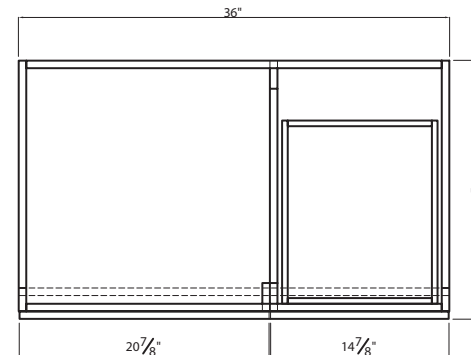

SHEFFIELD COLLECTION

36"

SKU # 605-9542
36"W X 34"H X 21-3/4"D

Product Specifications:

- 1 door, 2 drawers
- Dark chocolate finish
- Transitional - style door and drawers
- Particle board laminated construction and painted MDF doors
- Soft-close door and drawers for smooth and quiet use
- Hardware, vanity top and faucet not included
- Recessed toe-kick

36" Sheffield Vanity Base

Replacement parts:

1. DOOR - R26161
2. DRAWER - R26162
3. TOE KICK - R49246
4. NON-FUNCTIONAL DRAWER FRONT - R26163
5. HINGE (OVERLAY)- R31395
6. HINGE FIXING PLATE - R31447
7. DRAWER SLIDES - R31314
8. FEMALE ASSEMBLY BRACKET - R37615
9. MALE ASSEMBLY BRACKET - R37614